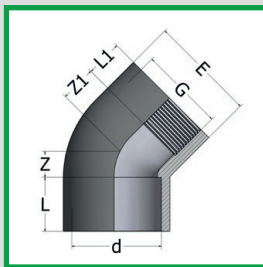

45° ELBOW

d x G	PART NO	L	L1	Z	Z1	E	Wt (g)	Box
16 x 3/8"	023.042.01601K	14	11.4	5.5	8.1	23.5	10	500
20 x 1/2"	023.042.02002K	16	15	5.5	6.5	28	18	350
25 x 3/4"	023.042.02503K	19	16.3	6	8.7	34	30	400
32 x 1"	023.042.03204K	22	19.1	8	10.9	42	48	250
40 x 1 1/4"	023.042.04005K	26	21.4	10	14.6	51	79	150
50 x 1 1/2"	023.042.05006K	31	21.4	12	21.6	61	130	170
63 x 2"	023.042.06307K	38	25.7	15	27.3	75	222	90
75 x 2 1/2"	023.042.07508K	44	30.2	18	31.8	89	335	50
90 x 3"	023.042.09009K	51	33.3	21	38.7	106	553	30
110 x 4"	023.042.11010K	61	39.3	25	46.7	129	928	16

• NON COMER PRODUCT

UK Wide Next Day Delivery*

epco customers can place orders up to 5pm for next day delivery to most addresses in the UK*