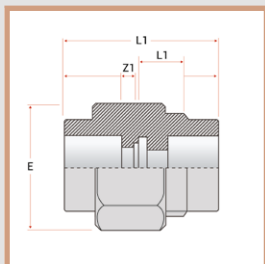

SOCKET X BRASS THREADED FEMALE BSP - THREADED

Size	PART NO	E	L1	Z1	Z2	Bar	Price
20mm x 1/2"	063.752.02002	44	43	3	9	16	£39.64
25mm x 3/4"	063.752.02503	46	48	3	10	16	£49.51
32mm x 1"	063.752.03204	55	54	9	11	16	£59.99
40mm x 1 1/4"	063.752.04005	65	63	10	11	16	£84.29
50mm x 1 1/2"	063.752.05006	72	65	12	12	16	£104.42
63mm x 2"	063.752.06307	88	78	14	14	16	£117.67

REINFORCED SOCKET - THREADED

Size (d1 x d3)	PART NO	Z	B	D	S	Bar	Price
20mm x 1/2" •	063.342.02002	2	16	15	32	16	£25.05
25mm x 3/4" •	063.342.02503	4	19	16	36	16	£29.12
32mm x 1" •	063.342.03204	3	22	22	46	16	£39.80
40mm x 1 1/4" •	063.342.04005	3	26	23	55	16	£47.72
50mm x 1 1/2" •	063.342.05006	2	31	25	66	16	£63.95
63mm x 2" •	063.342.06307	4	38	28	80	16	£76.44

REINFORCED UNION - THREADED

Size (d1 x d2)	PART NO	Z	B	C	D	S	Bar	Price
20mm x 1/2" •	063.2712.02002	25	16	16	1"	30	16	£60.67
25mm x 3/4" •	063.2712.02503	25	19	17	1 1/4"	36	16	£65.77
32mm x 1" •	063.2712.03204	25	22	21	1 1/2"	44	10	£87.12
40mm x 1 1/4" •	063.2712.04005	26	26	23	2"	54	16	£111.67
50mm x 1 1/2" •	063.2712.05006	31	31	23	2 1/4"	64	16	£137.17
63mm x 2" •	063.2712.06307	31	38	27	2 3/4"	80	16	£227.47