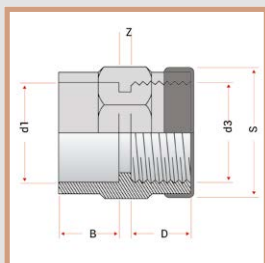

SOCKET X BRASS THREADED FEMALE BSP - THREADED

Size	PART NO	E	L1	Z1	Z2	Bar	Price
20mm x 1/2"	063.752.02002	44	43	3	9	16	£39.64
25mm x 3/4"	063.752.02503	46	48	3	10	16	£49.51
32mm x 1"	063.752.03204	55	54	9	11	16	£59.99
40mm x 1 1/4"	063.752.04005	65	63	10	11	16	£84.29
50mm x 1 1/2"	063.752.05006	72	65	12	12	16	£104.42
63mm x 2"	063.752.06307	88	78	14	14	16	£117.67

REINFORCED SOCKET - THREADED

Size (d1 x d3)	PART NO	Z	B	D	S	Bar	Price
20mm x 1/2" •	063.342.02002	2	16	15	32	16	£25.05
25mm x 3/4" •	063.342.02503	4	19	16	36	16	£29.12
32mm x 1" •	063.342.03204	3	22	22	46	16	£39.80
40mm x 1 1/4" •	063.342.04005	3	26	23	55	16	£47.72
50mm x 1 1/2" •	063.342.05006	2	31	25	66	16	£63.95
63mm x 2" •	063.342.06307	4	38	28	80	16	£76.44

REINFORCED UNION - THREADED

Size (d1 x d2)	PART NO	Z	B	C	D	S	Bar	Price
20mm x 1/2" •	063.2712.02002	25	16	16	1"	30	16	£60.67
25mm x 3/4" •	063.2712.02503	25	19	17	1 1/4"	36	16	£65.77
32mm x 1" •	063.2712.03204	25	22	21	1 1/2"	44	10	£87.12
40mm x 1 1/4" •	063.2712.04005	26	26	23	2"	54	16	£111.67
50mm x 1 1/2" •	063.2712.05006	31	31	23	2 1/4"	64	16	£137.17
63mm x 2" •	063.2712.06307	31	38	27	2 3/4"	80	16	£227.47