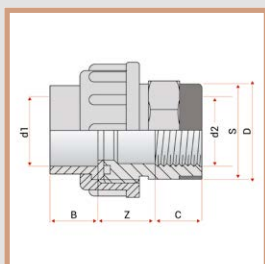

SOCKET X BRASS THREADED FEMALE BSP - THREADED

Size	PART NO	E	L1	Z1	Z2	Bar	Price
20mm x 1/2"	063.752.02002	44	43	3	9	16	£39.64
25mm x 3/4"	063.752.02503	46	48	3	10	16	£49.51
32mm x 1"	063.752.03204	55	54	9	11	16	£59.99
40mm x 1 1/4"	063.752.04005	65	63	10	11	16	£84.29
50mm x 1 1/2"	063.752.05006	72	65	12	12	16	£104.42
63mm x 2"	063.752.06307	88	78	14	14	16	£117.67

REINFORCED SOCKET - THREADED

Size (d1 x d3)	PART NO	Z	B	D	S	Bar	Price
20mm x 1/2" •	063.342.02002	2	16	15	32	16	£25.05
25mm x 3/4" •	063.342.02503	4	19	16	36	16	£29.12
32mm x 1" •	063.342.03204	3	22	22	46	16	£39.80
40mm x 1 1/4" •	063.342.04005	3	26	23	55	16	£47.72
50mm x 1 1/2" •	063.342.05006	2	31	25	66	16	£63.95
63mm x 2" •	063.342.06307	4	38	28	80	16	£76.44

REINFORCED UNION - THREADED

Size (d1 x d2)	PART NO	Z	B	C	D	S	Bar	Price
20mm x 1/2" •	063.2712.02002	25	16	16	1"	30	16	£60.67
25mm x 3/4" •	063.2712.02503	25	19	17	1 1/4"	36	16	£65.77
32mm x 1" •	063.2712.03204	25	22	21	1 1/2"	44	10	£87.12
40mm x 1 1/4" •	063.2712.04005	26	26	23	2"	54	16	£111.67
50mm x 1 1/2" •	063.2712.05006	31	31	23	2 1/4"	64	16	£137.17
63mm x 2" •	063.2712.06307	31	38	27	2 3/4"	80	16	£227.47